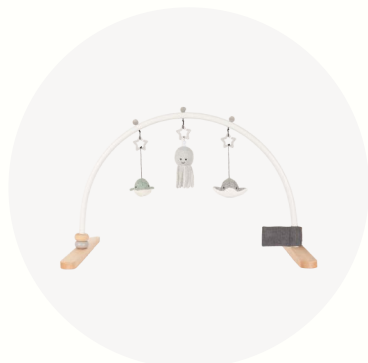

“Will help your baby develop
their senses”

Ocean
1725027