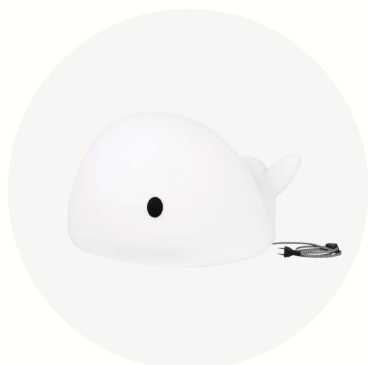

Stylish

Flow Amsterdam designs products that are not only functional, but also stylish. With our products we show that simplicity, functionality and style can be combined perfectly.

Plug

Moby
1345027

Apollo
1665027