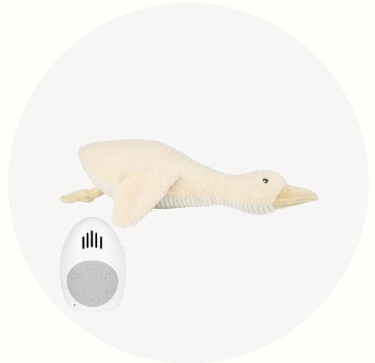

Lou brown
1945027

Lou beige
1955027

“Comforts your baby when
you are on the move”

HEARTBEAT COMFORTERS

A close-up photograph of a baby's hands holding a white, shaggy teddy bear. The bear has a dark brown nose and small black eyes. The baby is wearing a patterned onesie with small red and green floral designs. The background is a soft, light-colored fabric, possibly a blanket or pillow.

Help your baby fall asleep peacefully with our heartbeat comforters imitating a heartbeat and playing soothing melodies. Choose from a white noise sound, heartbeat sound or 2 different lullabies. Set your preferred time for the music box to stop playing, and place the music box inside the toy. It will automatically start playing again at the sound of your baby's crying. These cuddly friends will help your baby feel at ease and fall asleep quietly.

Lou

Brown
1915027

Beige
1925027

Liva

Brown
1835027

Beige
1845027

"Turns on automatically when
your baby starts crying"

Milo

BLUETOOTH SPEAKERS

Connect the speaker to your device and choose your little ones favorite sound. From calming melodies to happy music, just choose the sound they need for that moment. While listening to your favorite music, the speaker can also be used as a (night) light and is easy attachable to stroller, bed and play pen.