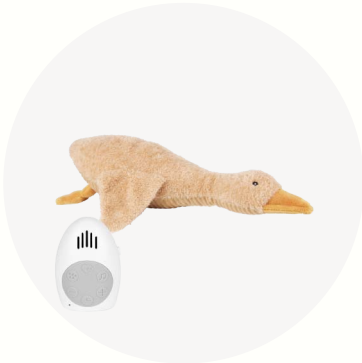

Help your baby fall asleep peacefully with our heartbeat comforters imitating a heartbeat and playing soothing melodies. Choose from a white noise sound, heartbeat sound or 2 different lullabies. Set your preferred time for the music box to stop playing, and place the music box inside the toy. It will automatically start playing again at the sound of your baby's crying. These cuddly friends will help your baby feel at ease and fall asleep quietly.

Lou

Brown
1915027

Beige
1925027

Liva

Brown
1835027

Beige
1845027

"Turns on automatically when
your baby starts crying"

Milo

BLUETOOTH SPEAKERS

Connect the speaker to your device and choose your little ones favorite sound. From calming melodies to happy music, just choose the sound they need for that moment. While listening to your favorite music, the speaker can also be used as a (night) light and is easy attachable to stroller, bed and play pen.

BABY GYM

Our Baby Gym Ocean will make sure your little ones can entertain themselves. There is enough to explore by watching, feeling and hearing. This supports your baby when they are developing all their senses. On top of that, your baby will get more and more control of their grip and they learn that toys move when you touch or grab them. Baby Gym Ocean has 3 fun toys: a ray with bell, an octopus with a vibrate function and a whale with a happy melody. On the sides of the Baby Gym there is a crisp cloth and two wooden rings. You can easily attach and detach the toys so you can use them as a separate toy.